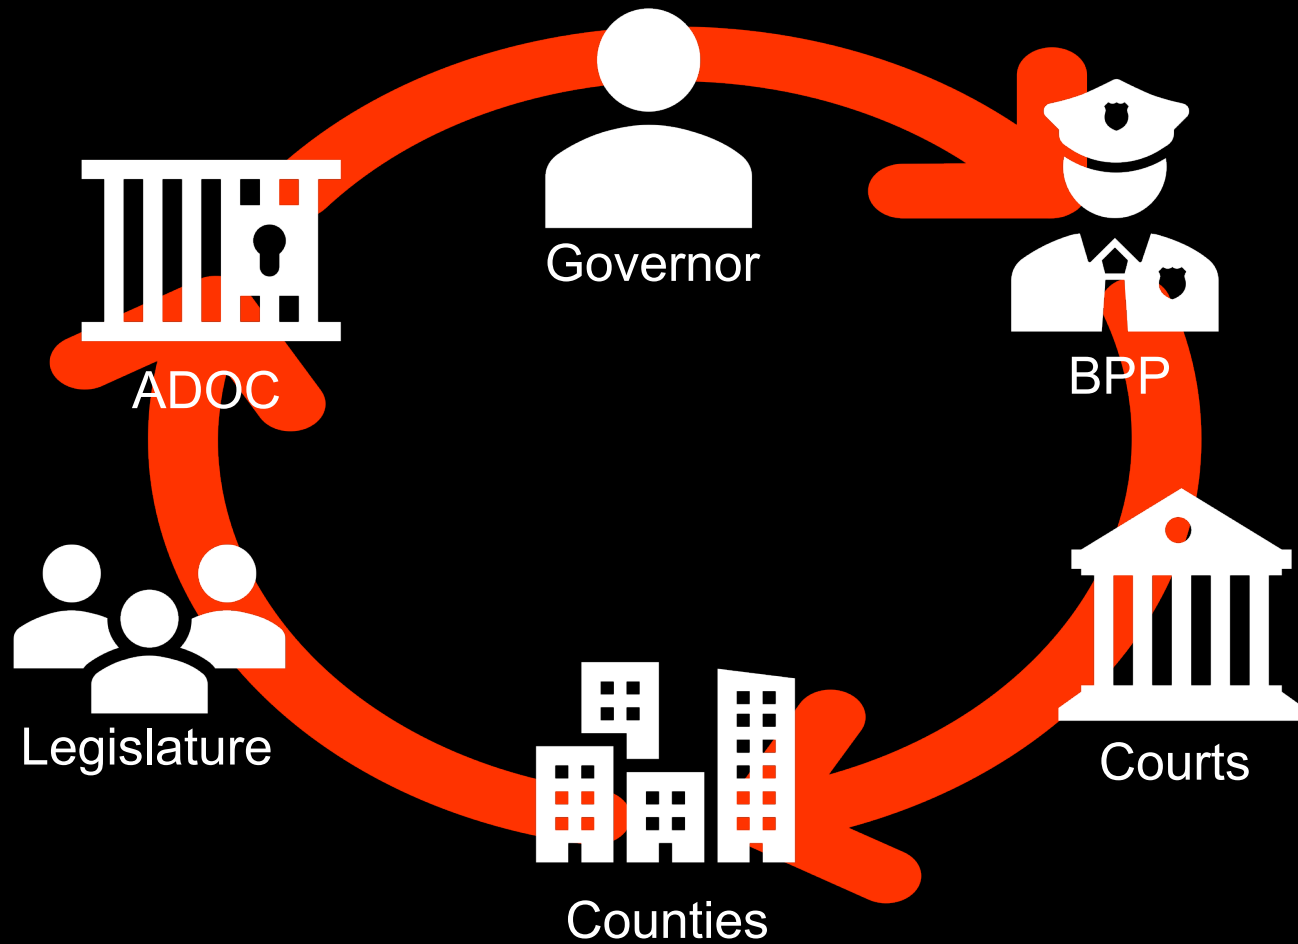

**Corrections in Alabama's
Third Century
Bennet Wright**

PARCA
2020 Annual Meeting

Bennet Wright

January 31, 2020

Prison Population Size

- There are **only** two factors that determine the size of the prison population, but both are nuanced and often controversial
 - The **number** of people sentenced to prison
 - The **length of time** people serve in prison

Importance of Coordination & Cooperation

Alabama's Complex System

mandatory community parole
voluntary good-time split
pre-trial release
prison jail guidelines straight
probation corrections
presumptive habitual
diversion specialty

Data-Driven Decisions

- “What If.....?” Ability

- Importance of **Assessment**

Bold Comprehensive Plan(s)

- Governor's Study Group on Criminal Justice Policy **Recommendations**
- Short-Term and Long-Term Planning **Essential**